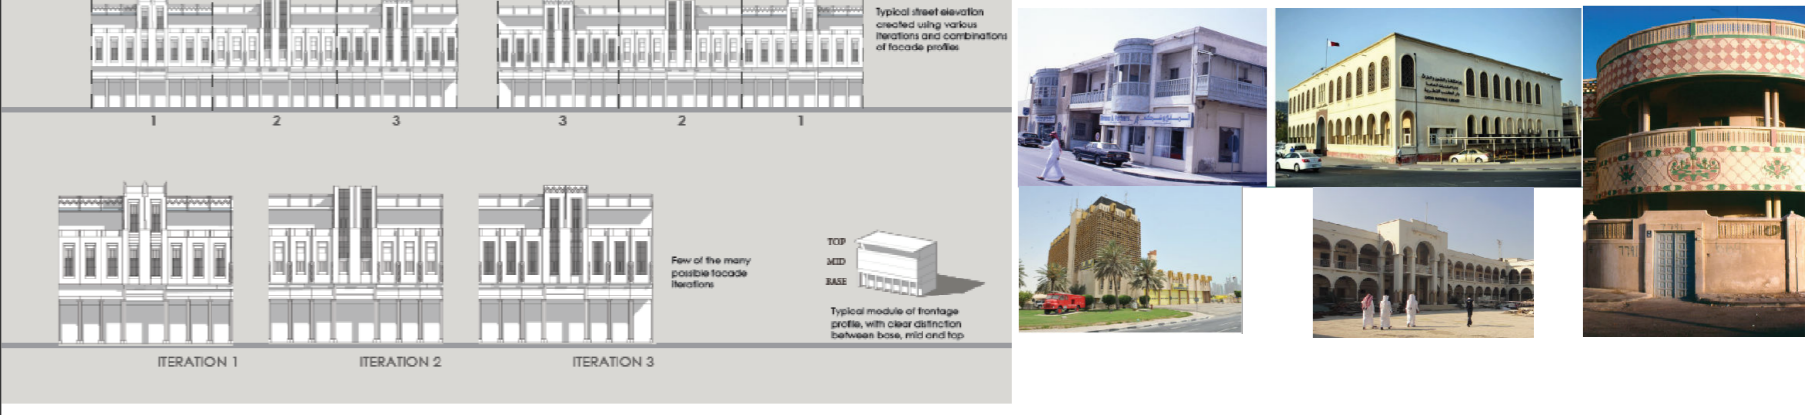

Qatari Vernacular Style

Qatari Contemporary Vernacular Style

Early Modern (Doha Art Deco) Style

- Legend**
- Qatari Vernacular Style
 - Qatari Contemporary Vernacular Style
 - Qatari Contemporary Style
 - Early Modern (Doha Art Deco) Style
 - Qatari Vernacular Style for buildings along the Street*
 - Qatari Contemporary Vernacular Style for buildings along the Street*
 - Qatari Contemporary Style for buildings along the Street*
 - Early Modern (Doha Art Deco) Style for buildings along the Street*
 - Commercial Street
 - Policy Plan
 - Right of way
 - Municipal Boundary
 - Zone Boundary

* The style should be adopted by mega project, commercial uses, office uses, government institutions uses, and medium-high density residential (R3,R4,R5,R6)