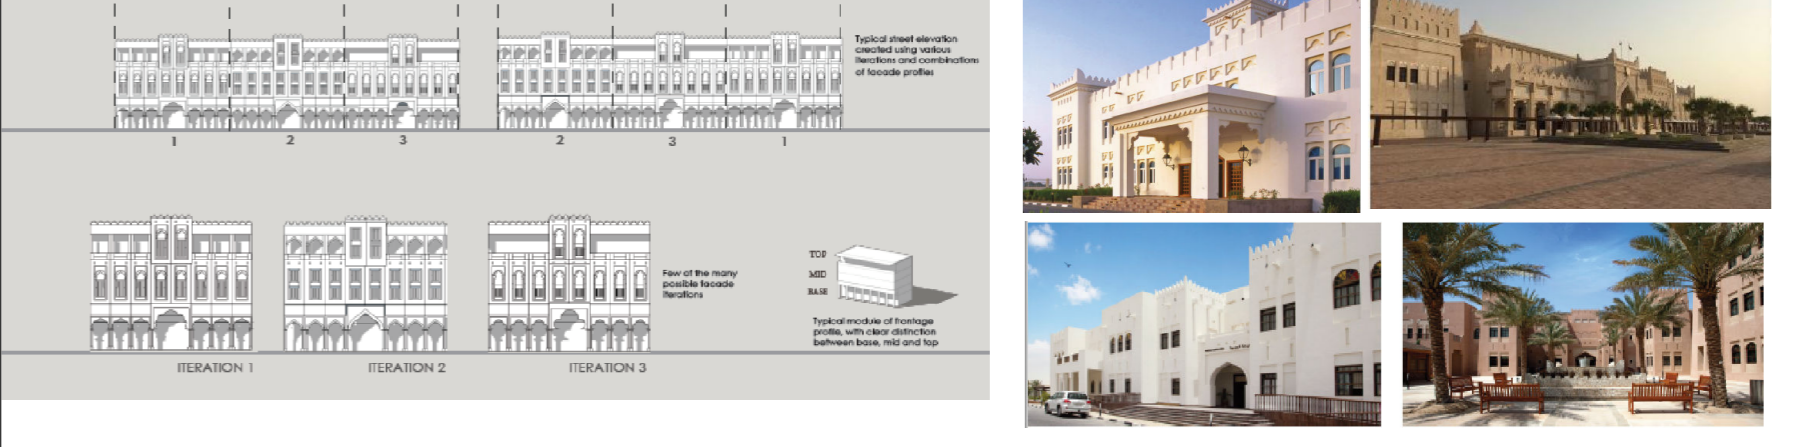

Qatari Vernacular Style

Qatari Contemporary Vernacular Style

Early Modern (Doha Art Deco) Style

- Legend**
- Qatari Vernacular Style
 - Qatari Contemporary Vernacular Style
 - Qatari Contemporary Style
 - Early Modern (Doha Art Deco) Style
 - Qatari Vernacular Style for buildings along the Street*
 - Qatari Contemporary Vernacular Style for buildings along the Street*
 - Qatari Contemporary Style for buildings along the Street*
 - Early Modern (Doha Art Deco) Style for buildings along the Street*
 - Commercial Street
 - Policy Plan
 - Right of way
 - Municipal Boundary
 - Zone Boundary

* The style should be adopted by mega project, commercial uses, office uses, government institutions uses, and medium-high density residential (R3,R4,R5,R6)